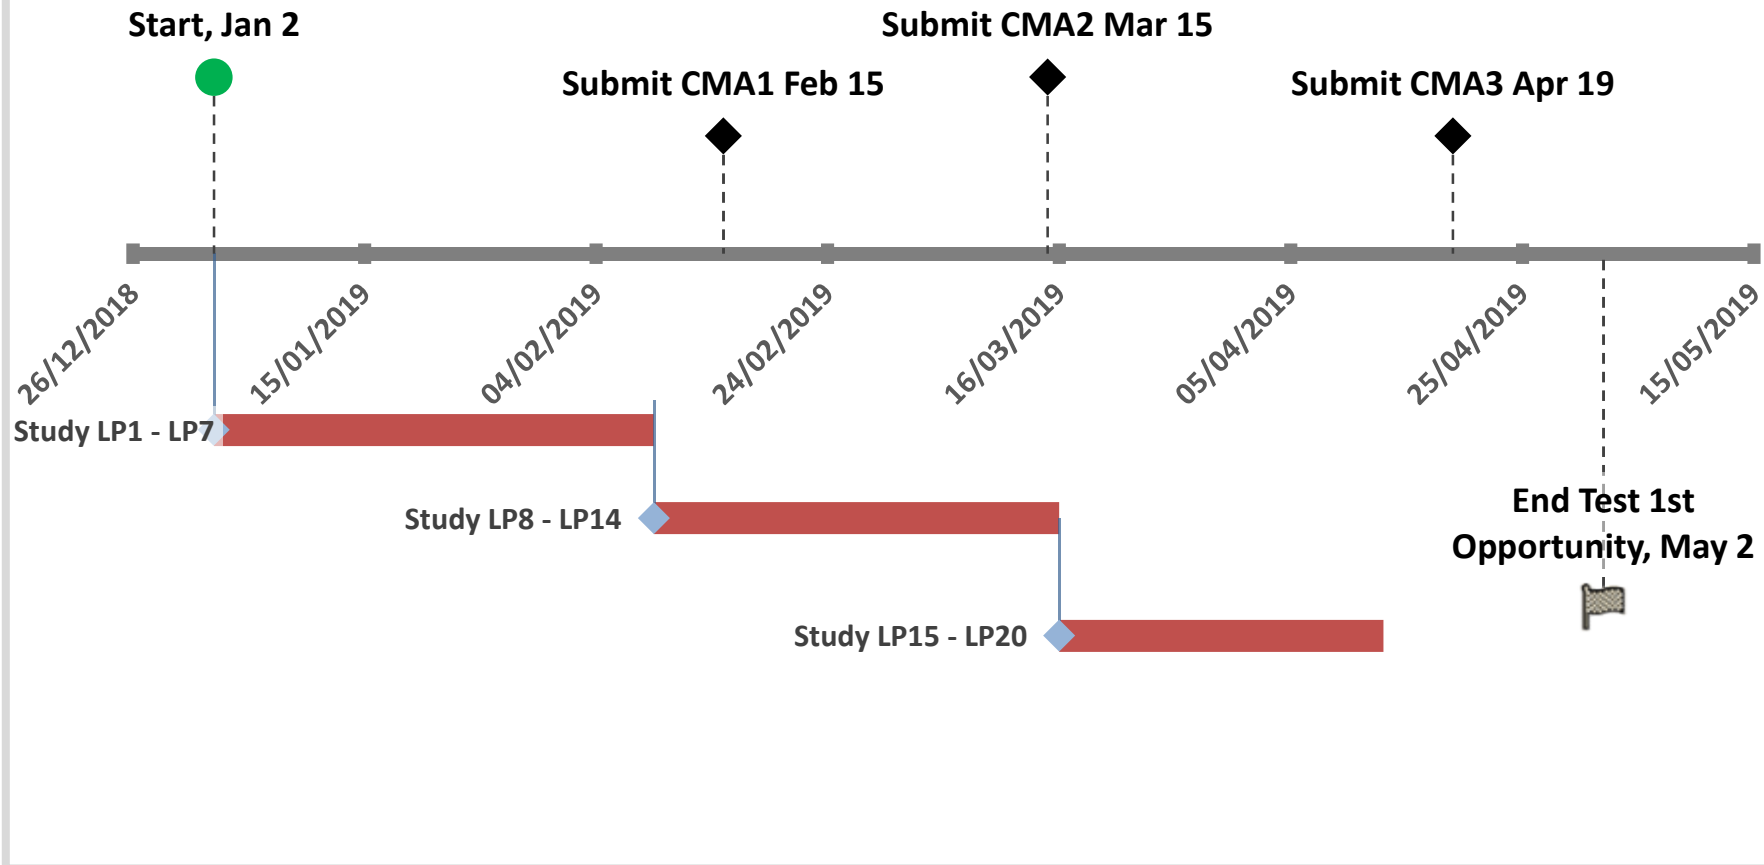

Study Timetable - Half Units Jan 2019

END TEST:

1st Opportunity	02/05/2019
2nd Opportunity	12/09/2019
3rd Opportunity	09/01/2020
4th Opportunity	14/05/2020
Last Opportunity	10/09/2020

CMA Submission Deadline

LP Study Period

04/02/2019

Calendar Dates (No significance)