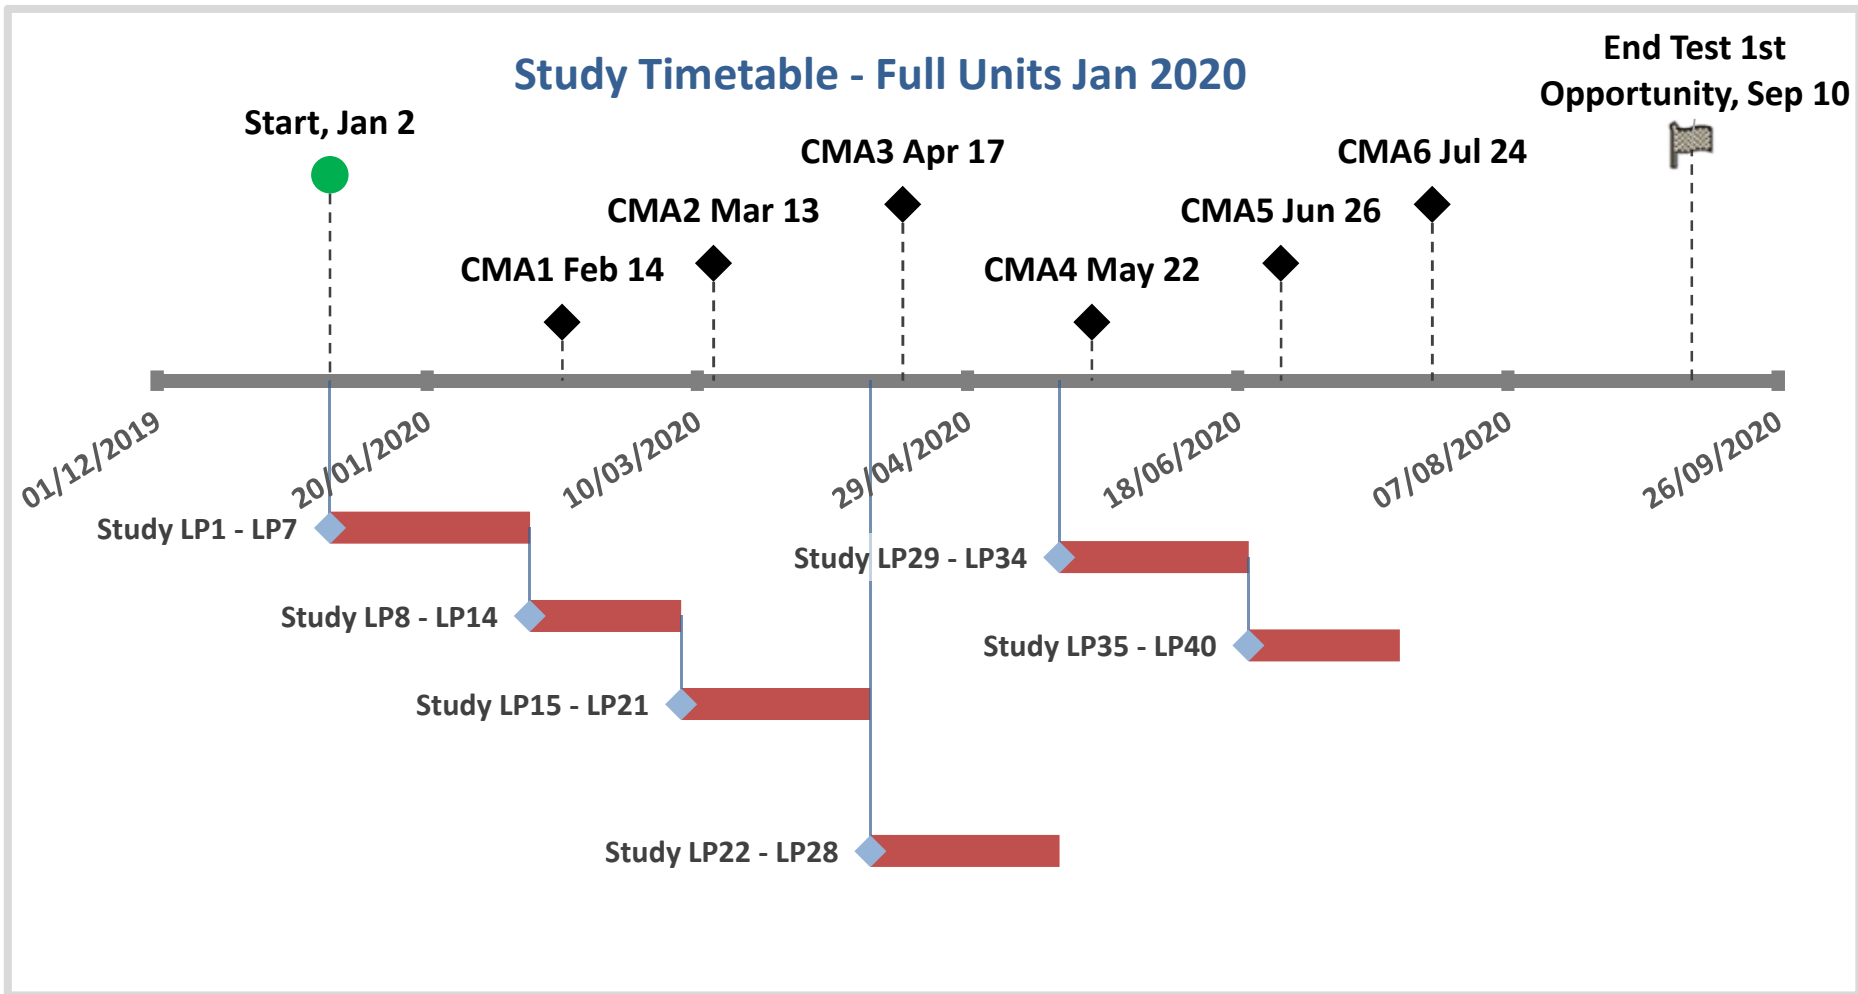

## Study Timetable - Full Units Jan 2020

### END TEST:

1st Opportunity	<b>10/09/2020</b>
2nd Opportunity	<b>14/01/2021</b>
3rd Opportunity	<b>13/05/2021</b>
4th Opportunity	<b>09/09/2021</b>
Last Opportunity	<b>06/01/2022</b>

 CMA Submission Deadline  
 LP Study Period  
 Calendar Dates (No significance)