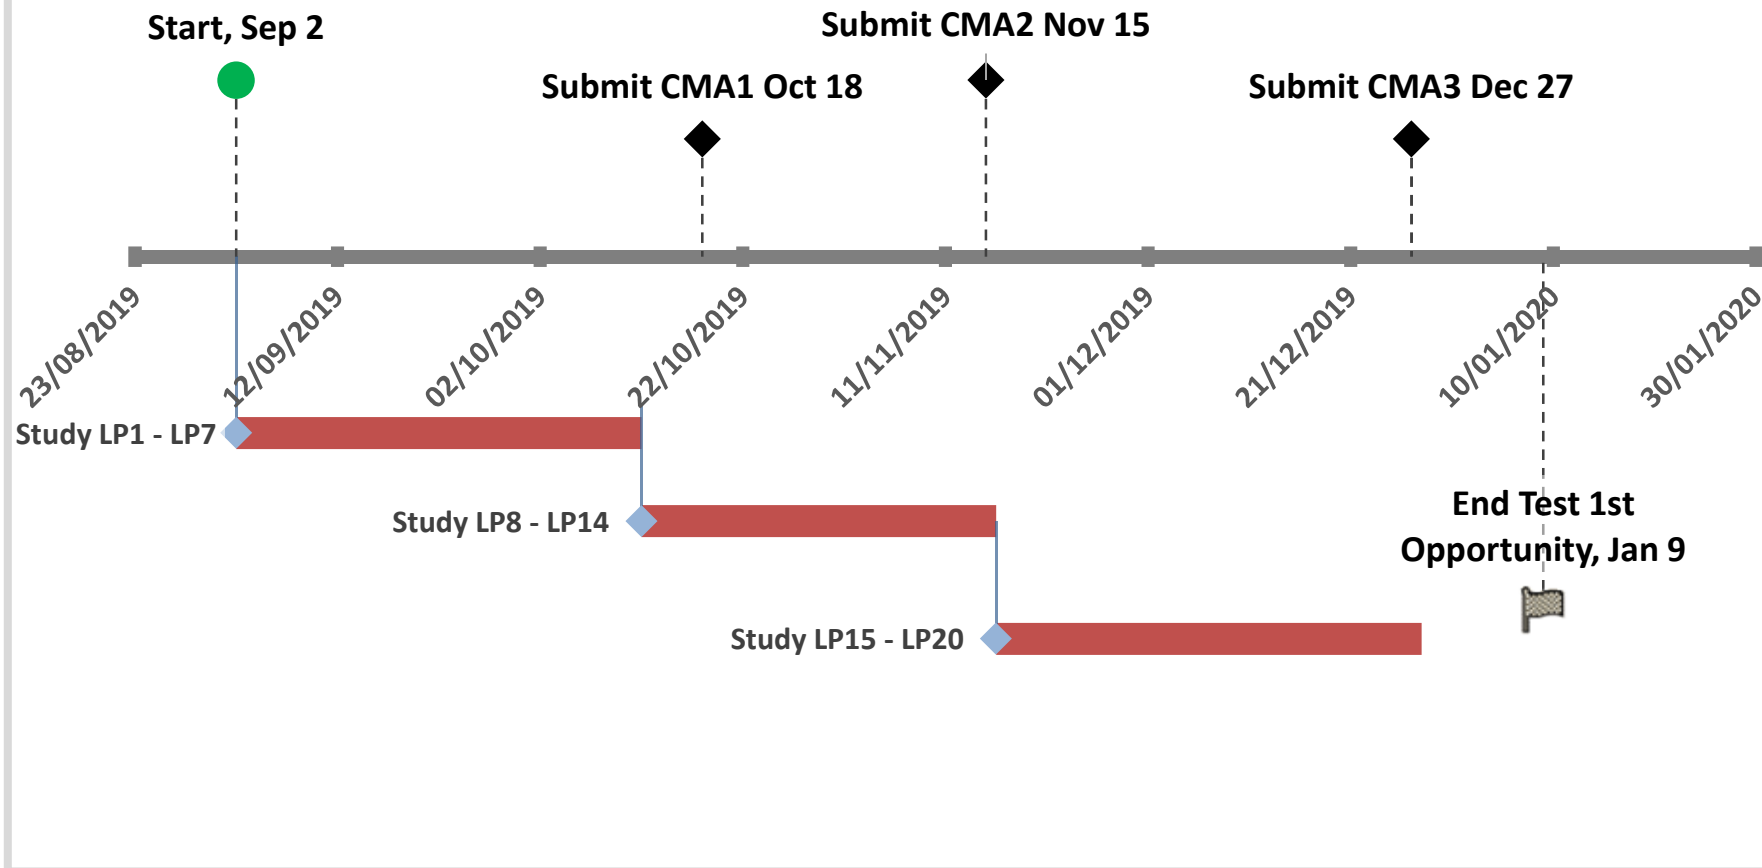

Study Timetable - Half Units Sept 2019

END TEST:

1st Opportunity	09/01/2020
2nd Opportunity	14/05/2020
3rd Opportunity	10/09/2020
4th Opportunity	14/01/2021
Last Opportunity	13/05/2021

CMA Submission Deadline

LP Study Period

04/08/2019

Calendar Dates (No significance)