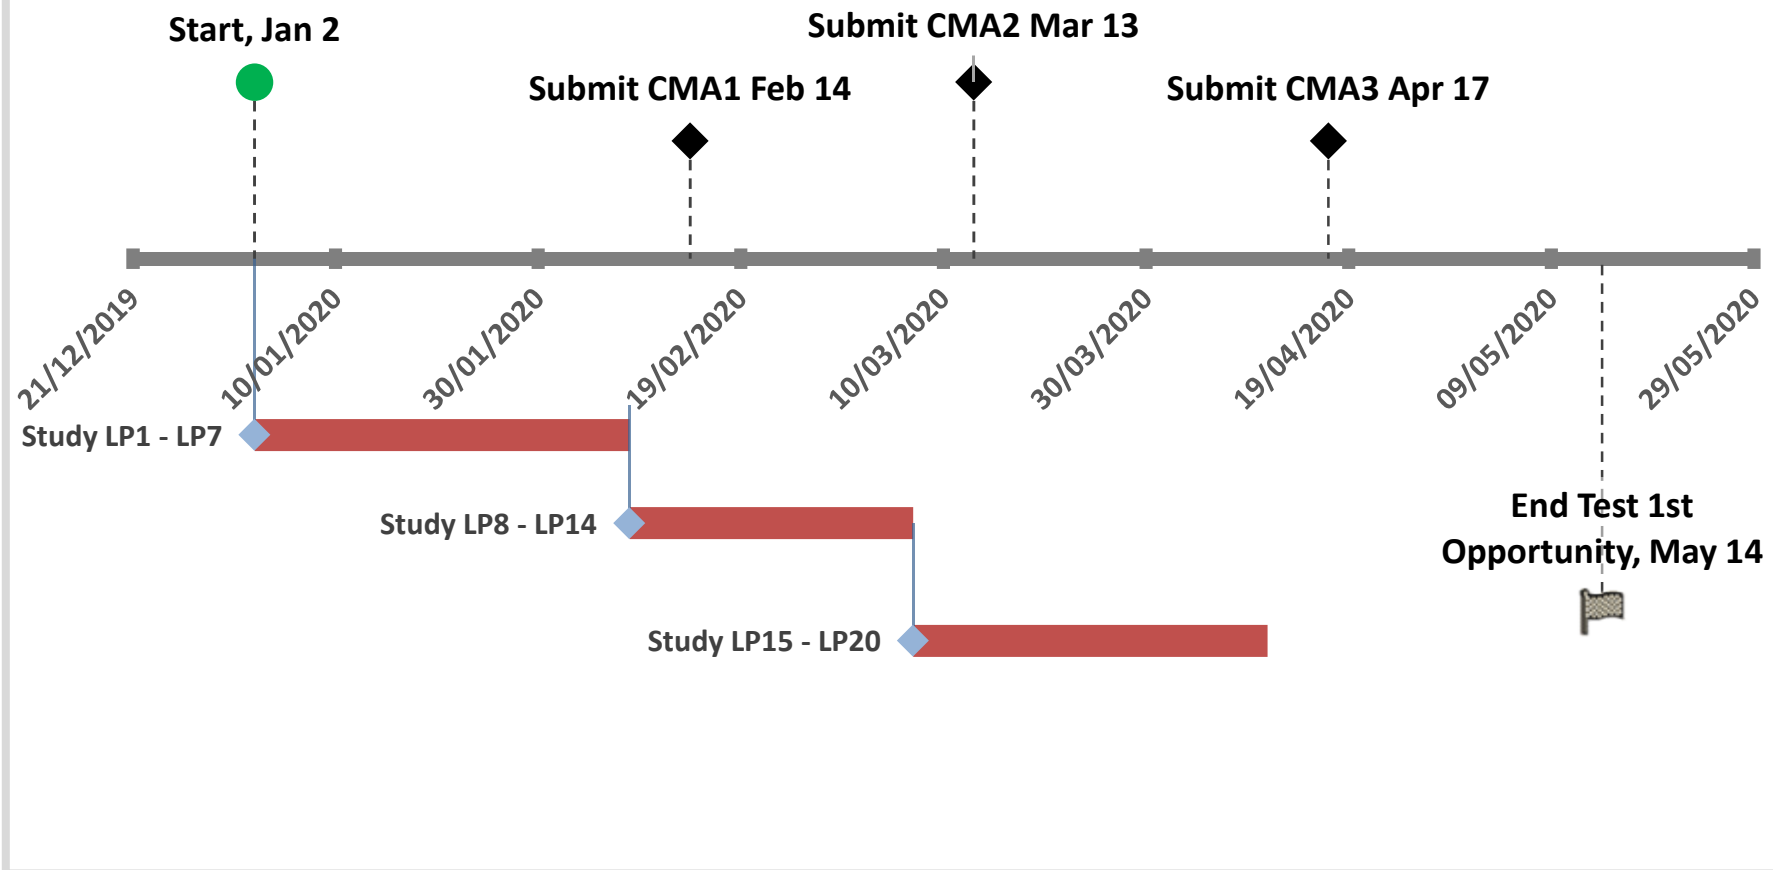

Study Timetable - Half Units Jan 2020

END TEST:

1st Opportunity	14/05/2020
2nd Opportunity	10/09/2020
3rd Opportunity	14/01/2021
4th Opportunity	13/05/2021
Last Opportunity	09/09/2021

CMA Submission Deadline

LP Study Period

10/03/2020

Calendar Dates (No significance)